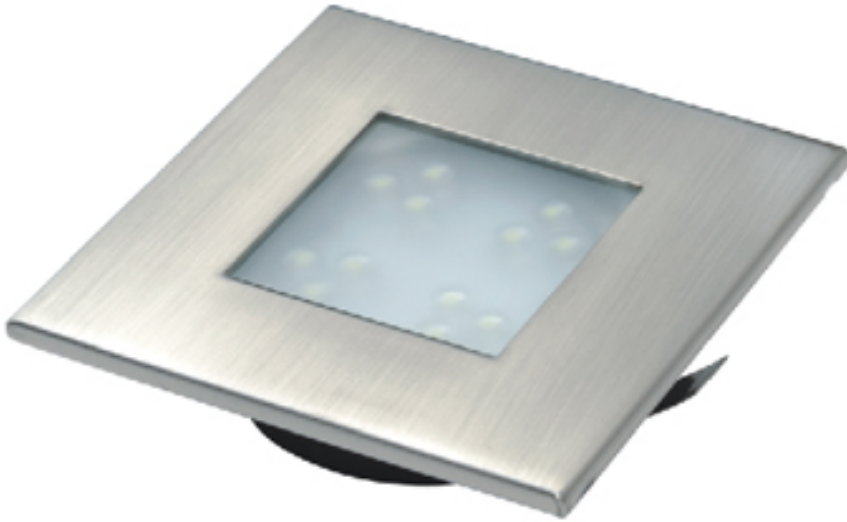

LED Recessed Lighting – LR-R00129

Model No.	LR-R00129
LED Type	5mm
LED Q'TY.	12
Beam Angle	15°
Minimum luminous flux(lm)	60
Voltage	12V AC/DC
LED Watt	1W
Environmental Temperature	- 20°C~60°C
Environmental Humidity	0%-95%
Safety Class	III
Safety Type	IP20
Material	ST304+PC
Driver	Excluded