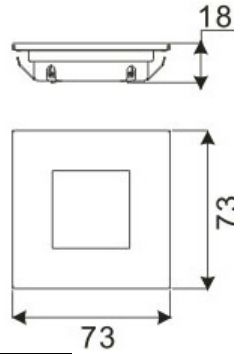

LED Recessed Lighting – LR-R00129

Model No.	LR-R00129
LED Type	5mm
LED Q'TY.	12
Beam Angle	15°
Minimum luminous flux(lm)	60
Voltage	12V AC/DC
LED Watt	1W
Environmental Temperature	- 20°C~60°C
Environmental Humidity	0%-95%
Safety Class	III
Safety Type	IP20
Material	ST304+PC
Driver	Excluded